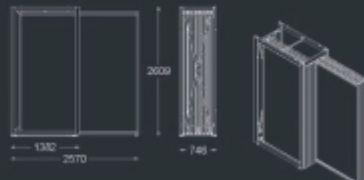

5.1

5.1 BOX 6P

DISPLAYS MEASURES 展架尺寸: W 590 x D 1382 x H 2609
 PANEL MEASURES 面板尺寸: 2410 x 1210

5.1 BOX 8P

DISPLAYS MEASURES 展架尺寸: W 748 x D 1382 x H 2609
 PANEL MEASURES 面板尺寸: 2410 x 1210

5.1 BOX 4P

DISPLAYS MEASURES 展架尺寸: W 434 x D 1382 x H 2609
 PANEL MEASURES 面板尺寸: 2410 x 1210