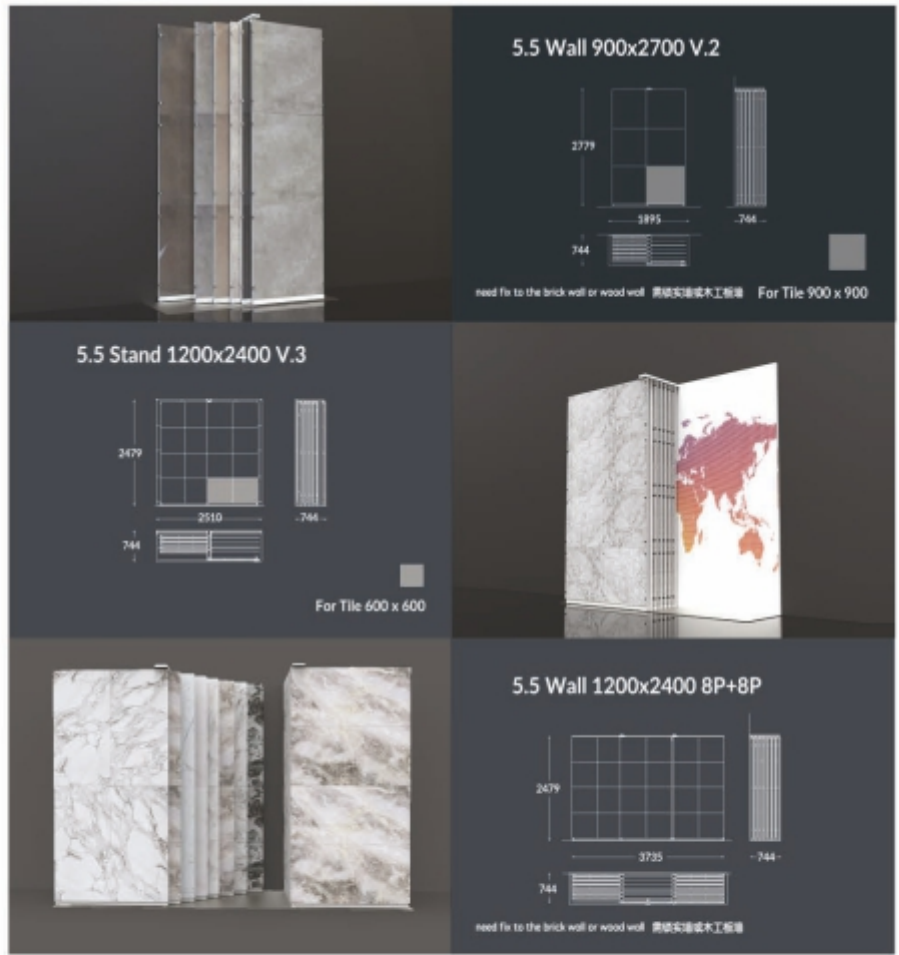

由于适应不同的瓷砖规格，我们设计了2大结构（嵌墙和独立），展框根据不同需求分为V1（配合木板使用），V2（干挂形式），V3（干挂，专用于60*60的产品）

Elegance 高雅性

The system gives the greatest of its protagonism to the ceramic tile, hiding the frames that support it behind them, in this way the only thing your customers will see will be their products, in a small space and with maximum beauty.

这款产品主要是为了展示客户的产品，隐藏框在后面作支撑，并用最小的空间展示来最大限度展示客户的产品

Focus on your product

We know the importance of your product, the 5.5 series is designed to give the most relevance to your product, the display disappears, to provide all the visibility to the ceramic.
5.5 Wall consists of 8 Panels, with different configurations, 5.5 Stand have 6 Panels.

5.5 Samples

♥ 5.6 5P 1200 x 2700

5.6 5P 1200 x 2700

DISPLAYS MEASURES 展示尺寸: W 2400 x D 730 x H 2827
 PANEL MEASURES 面板尺寸: 1200 x 2700

5.6 5P 1200 x 3000

DISPLAYS MEASURES 展示尺寸: W 2400 x D 730 x H 3127
 PANEL MEASURES 面板尺寸: 1200 x 3000

我们有4种不一样的款式去满足你们的需要，这样可以更加灵活地区设计你们的空间

Models

5.7 5P 2400 W x 2700 H 5.7 10P 3000 W x 2700 H
 5.7 5P 2400 W x 3000 H 5.7 10P 3000 W x 3000 H

All product, one space

Solutions for ceramics of different formats, with an extendable panel from 1200 to 600 mm, and with a panel height of 2700 to 3000 depending on model, with this display can show diversity of products in only place.