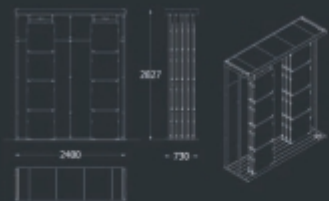

♥ 5.7 5P 2400x2700

DISPLAYS MEASURES 显示尺寸: 2400W x 730D x 2627H
PANEL MEASURES 面板尺寸: 600 to 1200 x 2700H

5.7 5P 2400x3000 ♥