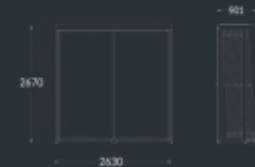

5.3 10P+10P+3F 2010x1010

DISPLAYS MEASURES 展架尺寸: W 3330 x D 970 x H 2270
PANEL MEASURES 面板尺寸: 2010 x 1090

5.3 10+2F 1210x2410

5.3 10P+2F 2410x1210

DISPLAYS MEASURES 展架尺寸: W 2630 x D 901 x H 2670
PANEL MEASURES 面板尺寸: 2410 x 1250