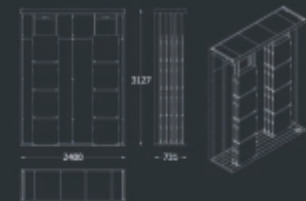

5.5 Samples

♥ 5.6 5P 1200 x 2700

5.6 5P 1200 x 2700

DISPLAYS MEASURES 展示尺寸: W 2400 x D 730 x H 2827
 PANEL MEASURES 面板尺寸: 1200 x 2700

5.6 5P 1200 x 3000

DISPLAYS MEASURES 展示尺寸: W 2400 x D 730 x H 3127
 PANEL MEASURES 面板尺寸: 1200 x 3000

5.6 10P stone 600x600x20 ♥

5.6 10P Stone 600x600x20

DISPLAYS MEASURES 展示尺寸: W 2400 x D 730 x H 2827
 PANEL MEASURES 面板尺寸: 600 x 2700

5.7 System

Flexibility

5.7 Family

We have four different models to meet all your needs with display heights and different widths, this way you will have more flexibility when designing your spaces.

我们有4种不一样的款式去满足你们的需要，这样可以更加灵活地区设计你们的空间

Models

5.7 5P 2400 W x 2700 H 5.7 10P 3000 W x 2700 H
 5.7 5P 2400 W x 3000 H 5.7 10P 3000 W x 3000 H

All product, one space

Solutions for ceramics of different formats, with an extendable panel from 1200 to 600 mm, and with a panel height of 2700 to 3000 depending on model, with this display can show diversity of products in only place.

♥ 5.7 5P 2400x2700

DISPLAYS MEASURES 显示尺寸: 2400W x 730D x 2627H
PANEL MEASURES 面板尺寸: 600 to 1200 x 2700H

5.7 5P 2400x3000 ♥

DISPLAYS MEASURES 显示尺寸: 2400W x 730D x 3127H
PANEL MEASURES 面板尺寸: 600 to 1200 x 3000H