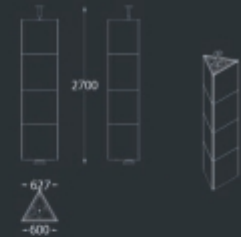

我们有4种不一样的款式去满足你们的需要，这样可以更加灵活地区设计你们的空间

Models

5.7 5P 2400 W x 2700 H 5.7 10P 3000 W x 2700 H
 5.7 5P 2400 W x 3000 H 5.7 10P 3000 W x 3000 H

All product, one space

Solutions for ceramics of different formats, with an extendable panel from 1200 to 600 mm, and with a panel height of 2700 to 3000 depending on model, with this display can show diversity of products in only place.

♥ 5.7 10P 2900x2700

DISPLAYS MEASURES 显示尺寸: 3000W x 730D x 2027H
 PANEL MEASURES 面板尺寸: 600 to 1200W x 2700H

5.7 10P 2900x3000 ♥

DISPLAYS MEASURES 显示尺寸: 3000W x 730D x 3127H
 PANEL MEASURES 面板尺寸: 600 to 1200W x 3000H

6 Library

6 Library

6.Mosaic

6 Mosaic

♥ 6 Table

6 Table

♥ 6 Pyramid 60x60

6 Pyramid 60 x 60

6 Pyramid 80x80

♥ 7.1 L

DISPLAYS MEASURES 展示尺寸: W 1010 x D 1090 x H 2333
 PANEL MEASURES 面板尺寸: Base: 1000 x 1000 Front: 2320 x 1006
 WOODEN BOX PACKING 包装尺寸: 2400 x 1100 x 240
 QUANTITY BY 20 / 40 FEET CONTAINER 柜柜可装展架数: 45 / 90