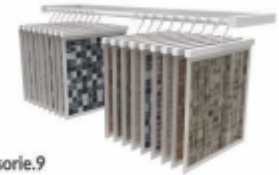

Accessories 配件

Accessorie.9

Measure: 1000 W x 450 H x 400 D (samples included)
Panel: Mosaic