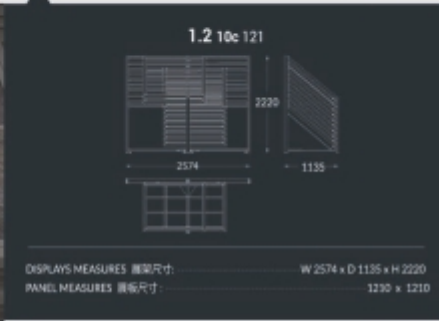

1.1 10c 600x500

DISPLAYS MEASURES 展示尺寸: W 1289 x D 738 x H 1105
 PANEL MEASURES 面板尺寸: 600 x 600

1.1 10c 101

DISPLAYS MEASURES 展示尺寸: W 2151 x D 1221 x H 1305
 PANEL MEASURES 面板尺寸: 1010 x 1010

1.1 10c 800x800

DISPLAYS MEASURES 展示尺寸: W 1689 x D 938 x H 1105
 PANEL MEASURES 面板尺寸: 800 x 800

1.1 10c+10c 121

DISPLAYS MEASURES 展示尺寸: W 3601 x D 1441 x H 1305
 PANEL MEASURES 面板尺寸: 1210 x 1210

1.1 10c 900x900

DISPLAYS MEASURES 展示尺寸: W 1889 x D 1038 x H 1105
 PANEL MEASURES 面板尺寸: 900 x 900

1.1 10c+10c 101

DISPLAYS MEASURES 展示尺寸: W 3231 x D 1221 x H 1305
 PANEL MEASURES 面板尺寸: 1010 x 1010

1.1 10c 121

DISPLAYS MEASURES 展示尺寸: W 2551 x D 1434 x H 1305
 PANEL MEASURES 面板尺寸: 1210 x 1210

1.1 10c 1200x600

DISPLAYS MEASURES 展示尺寸: W 2489 x D 738 x H 1105
 PANEL MEASURES 面板尺寸: 1200 x 600

2.1 16P+2F 1210x2410

DISPLAYS MEASURES 展架尺寸: W 3525 x D 1153x1780 x H 2600x2840
 PANEL MEASURES 面板尺寸: 2430 x 1210 x 15
 WOODEN BOX PACKING 包裝尺寸: 2670 x 900 x 1355
 QUANTITY BY 20 / 40 FEET CONTAINER: 4 / 8
 NET WEIGHT 淨重: 200 Kg TOTAL GROSS WEIGHT 毛重: 350 Kg