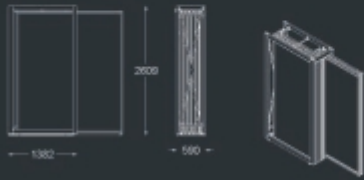

5.1

5.1 BOX 6P

DISPLAYS MEASURES 展架尺寸: W 590 x D 1382 x H 2609
 PANEL MEASURES 面板尺寸: 2410 x 1210

5.1 BOX 8P

DISPLAYS MEASURES 展架尺寸: W 748 x D 1382 x H 2609
 PANEL MEASURES 面板尺寸: 2410 x 1210

5.1 BOX 4P

DISPLAYS MEASURES 展架尺寸: W 434 x D 1382 x H 2609
 PANEL MEASURES 面板尺寸: 2410 x 1210