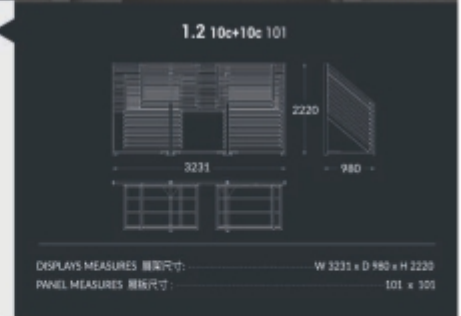

1.1 10c 600x500

DISPLAYS MEASURES 展示尺寸: W 1289 x D 738 x H 1105
 PANEL MEASURES 面板尺寸: 600 x 600

1.1 10c 101

DISPLAYS MEASURES 展示尺寸: W 2151 x D 1221 x H 1305
 PANEL MEASURES 面板尺寸: 1010 x 1010

1.1 10c 800x800

DISPLAYS MEASURES 展示尺寸: W 1689 x D 938 x H 1105
 PANEL MEASURES 面板尺寸: 800 x 800

1.1 10c+10c 121

DISPLAYS MEASURES 展示尺寸: W 3601 x D 1441 x H 1305
 PANEL MEASURES 面板尺寸: 1210 x 1210

1.1 10c 900x900

DISPLAYS MEASURES 展示尺寸: W 1889 x D 1038 x H 1105
 PANEL MEASURES 面板尺寸: 900 x 900

1.1 10c+10c 101

DISPLAYS MEASURES 展示尺寸: W 3231 x D 1221 x H 1305
 PANEL MEASURES 面板尺寸: 1010 x 1010

1.1 10c 121

DISPLAYS MEASURES 展示尺寸: W 2551 x D 1434 x H 1305
 PANEL MEASURES 面板尺寸: 1210 x 1210

1.1 10c 1200x600

DISPLAYS MEASURES 展示尺寸: W 2489 x D 738 x H 1105
 PANEL MEASURES 面板尺寸: 1200 x 600

2.1 16P+2F 1210x2410

DISPLAYS MEASURES 展架尺寸: W 3525 x D 1153x1780 x H 2600x2840
 PANEL MEASURES 面板尺寸: 2430 x 1210 x 15
 WOODEN BOX PACKING 包裝尺寸: 2670 x 900 x 1355
 QUANTITY BY 20 / 40 FEET CONTAINER: 4 / 8
 NET WEIGHT 淨重: 200 Kg TOTAL GROSS WEIGHT 毛重: 350 Kg