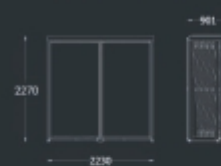

5.2 TURN 8P 1210 X 2410

DISPLAYS MEASURES 展架尺寸: W 2230 x D 901 x H 2270
 PANEL MEASURES 面板尺寸: 2410 x 1210

5.3 10p+10p+3f 2410x1210

5.3 10P+10P+3F 2410x1210

DISPLAYS MEASURES 展架尺寸: W 3930 x D 970 x H 2670
PANEL MEASURES 面板尺寸: 2410 x 1250

5.3 10P+10P+3F 2010x1010

DISPLAYS MEASURES 展架尺寸: W 3330 x D 970 x H 2270
PANEL MEASURES 面板尺寸: 2010 x 1090

5.3 10+2F 1210x2410

5.3 10P+2F 2410x1210

DISPLAYS MEASURES 展架尺寸: W 2630 x D 901 x H 2670
PANEL MEASURES 面板尺寸: 2410 x 1250

5.3 10P+2F 2010x1010

DISPLAYS MEASURES 展架尺寸: W 2230 x D 901 x H 2270
PANEL MEASURES 面板尺寸: 2010 x 1010

5.3 Automatic

Sets

The most advanced display, you can use control panel, or download app in smart phone and ipad to control the light and panel, strengthening experienced of customers