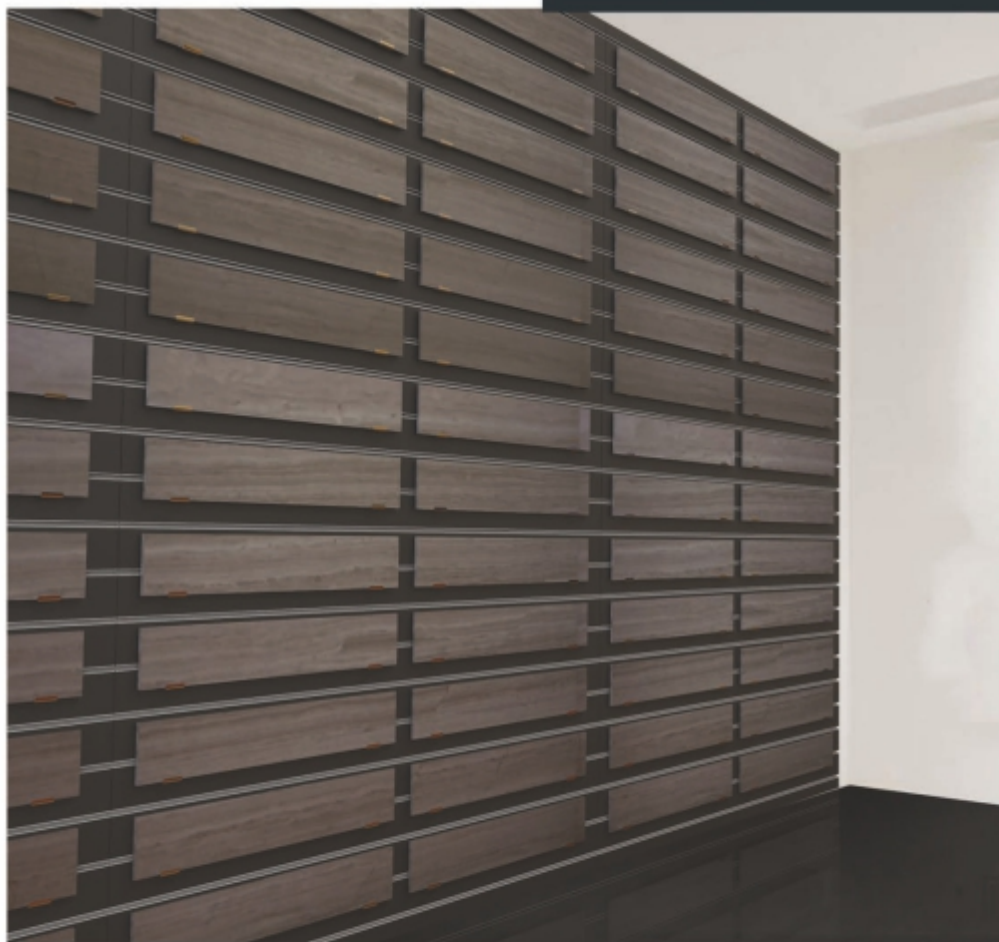

Sample Wood Flooring

Perfect system to cover the entire wall with wood-style ceramics, configure this complement with the rest of accessories and structures

木地板展示
完美的运用墙体去展示木纹砖和木地板，简洁，省空间