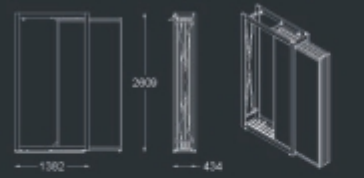

5.1

5.1 BOX 6P

DISPLAYS MEASURES 展架尺寸: W 590 x D 1382 x H 2609
 PANEL MEASURES 面板尺寸: 2410 x 1210

5.1 BOX 8P

DISPLAYS MEASURES 展架尺寸: W 748 x D 1382 x H 2609
 PANEL MEASURES 面板尺寸: 2410 x 1210

5.1 BOX 4P

DISPLAYS MEASURES 展架尺寸: W 434 x D 1382 x H 2609
 PANEL MEASURES 面板尺寸: 2410 x 1210