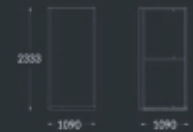

DISPLAYS MEASURES 展示尺寸: W 1090 x D 1090 x H 2333
PANEL MEASURES 面板尺寸: Base: 1000 x 1000 Front: 2320 x 1006
WOODEN BOX PACKING 包装尺寸: 2400 x 1300 x 300
QUANTITY BY 20 / 40 FEET CONTAINER 柜体可装数量: 35 / 70