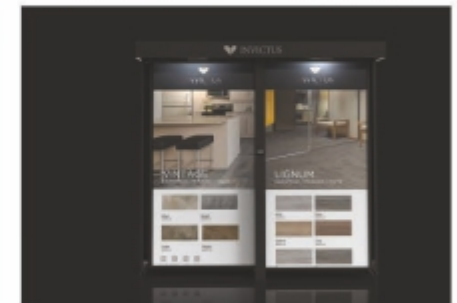

5.3电动展架是最为先进的一款展架，你可以运用控制面板或者在智能手机和ipad上下载应用程序去控制展板和灯，加强客户的体验感

App's
For all operating systems.

Available on the
 App Store

Get it on
 Google play

♥ 5.4 turn 12P 600x1200

5.4 turn 10P 600x1200

DISPLAYS MEASURES 展示尺寸: W 640 x D 1085 (1801) x H 1474
 PANEL MEASURES 面板尺寸: 600 x 1200