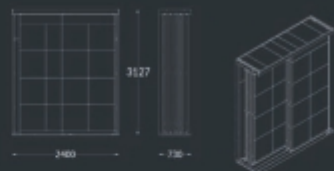

5.5 Samples

♥ 5.6 5P 1200 x 2700

5.6 5P 1200 x 2700

DISPLAYS MEASURES 展示尺寸: W 2400 x D 730 x H 2827
 PANEL MEASURES 面板尺寸: 1200 x 2700

5.6 5P 1200 x 3000

DISPLAYS MEASURES 展示尺寸: W 2400 x D 730 x H 3127
 PANEL MEASURES 面板尺寸: 1200 x 3000