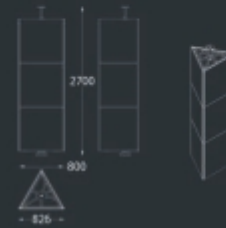

♥ 5.7 5P 2400x2700

DISPLAYS MEASURES 显示尺寸: 2400W x 730D x 2627H
PANEL MEASURES 面板尺寸: 600 to 1200 x 2700H

5.7 5P 2400x3000 ♥

DISPLAYS MEASURES 显示尺寸: 2400W x 730D x 3127H
PANEL MEASURES 面板尺寸: 600 to 1200 x 3000H

♥ 5.7 10P 2900x2700

DISPLAYS MEASURES 显示尺寸: 3000W x 730D x 2027H
 PANEL MEASURES 面板尺寸: 600 to 1200W x 2700H

5.7 10P 2900x3000 ♥

DISPLAYS MEASURES 显示尺寸: 3000W x 730D x 3127H
 PANEL MEASURES 面板尺寸: 600 to 1200W x 3000H

6 Library

6 Library

6.Mosaic

6 Mosaic

♥ 6 Table

6 Table

♥ 6 Pyramid 60x60

6 Pyramid 60 x 60

6 Pyramid 80x80

♥ 7.1 L

DISPLAYS MEASURES 展示尺寸: W 1010 x D 1090 x H 2333
 PANEL MEASURES 面板尺寸: Base: 1000 x 1000 Front: 2320 x 1006
 WOODEN BOX PACKING 包装尺寸: 2400 x 1100 x 240
 QUANTITY BY 20 / 40 FEET CONTAINER 柜柜可装展架数: 45 / 90