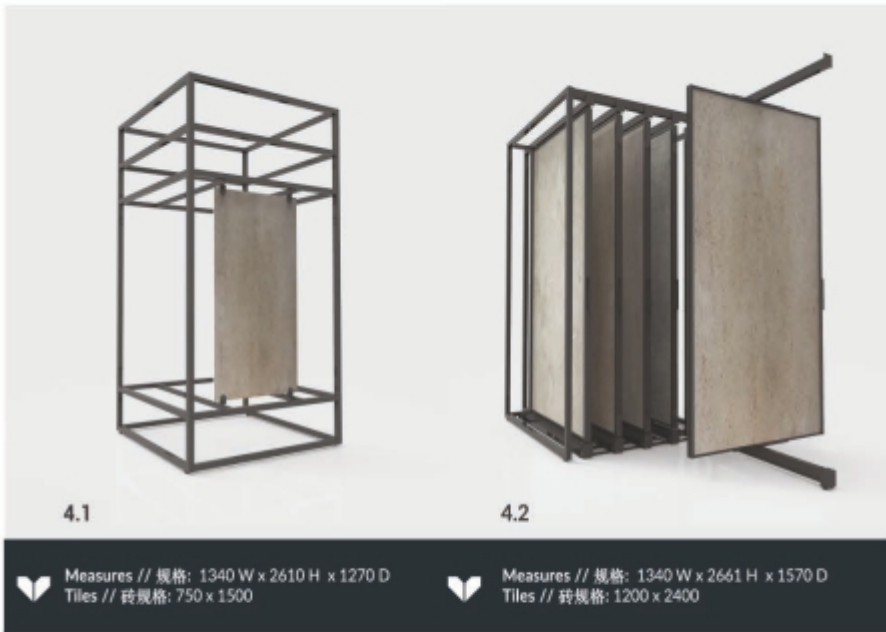

木地板展示
完美的运用墙体去展示木纹砖和木地板，简洁，省空间

Sample Mosaic

Thanks to our accessories and mosaic accessories you can configure with different ceramic formats, and different ceramic styles.

马赛克展示
运用了马赛克配件与结构件的配合使用

Set 1

Serie 4

Sets

Create your own compositions with our seven types of furniture, here we give you three examples with three different compositions.

用我们的七种家具创作你自己的作品。这里我们给你三个不同作品的例子。

Set 1	Set 2	Set 3
A 4.7	A 4.3	A 4.2
B 4.3	B 4.5	B 4.4
C 4.6	A 4.3	
E 4.1	C 4.1	
B 4.3	A 4.3	

用我们七种形式的展具去完成你们的作品，以下是三个不同的例子

Tiles

Series 4 is available for three types of ceramic format, to suit all your needs.

系列4可用于三种类型的陶瓷格式，以满足您的所有需求。

Serie 4

Choose from our 7 types of furniture, for their different ceramic formats, and make your own composition.