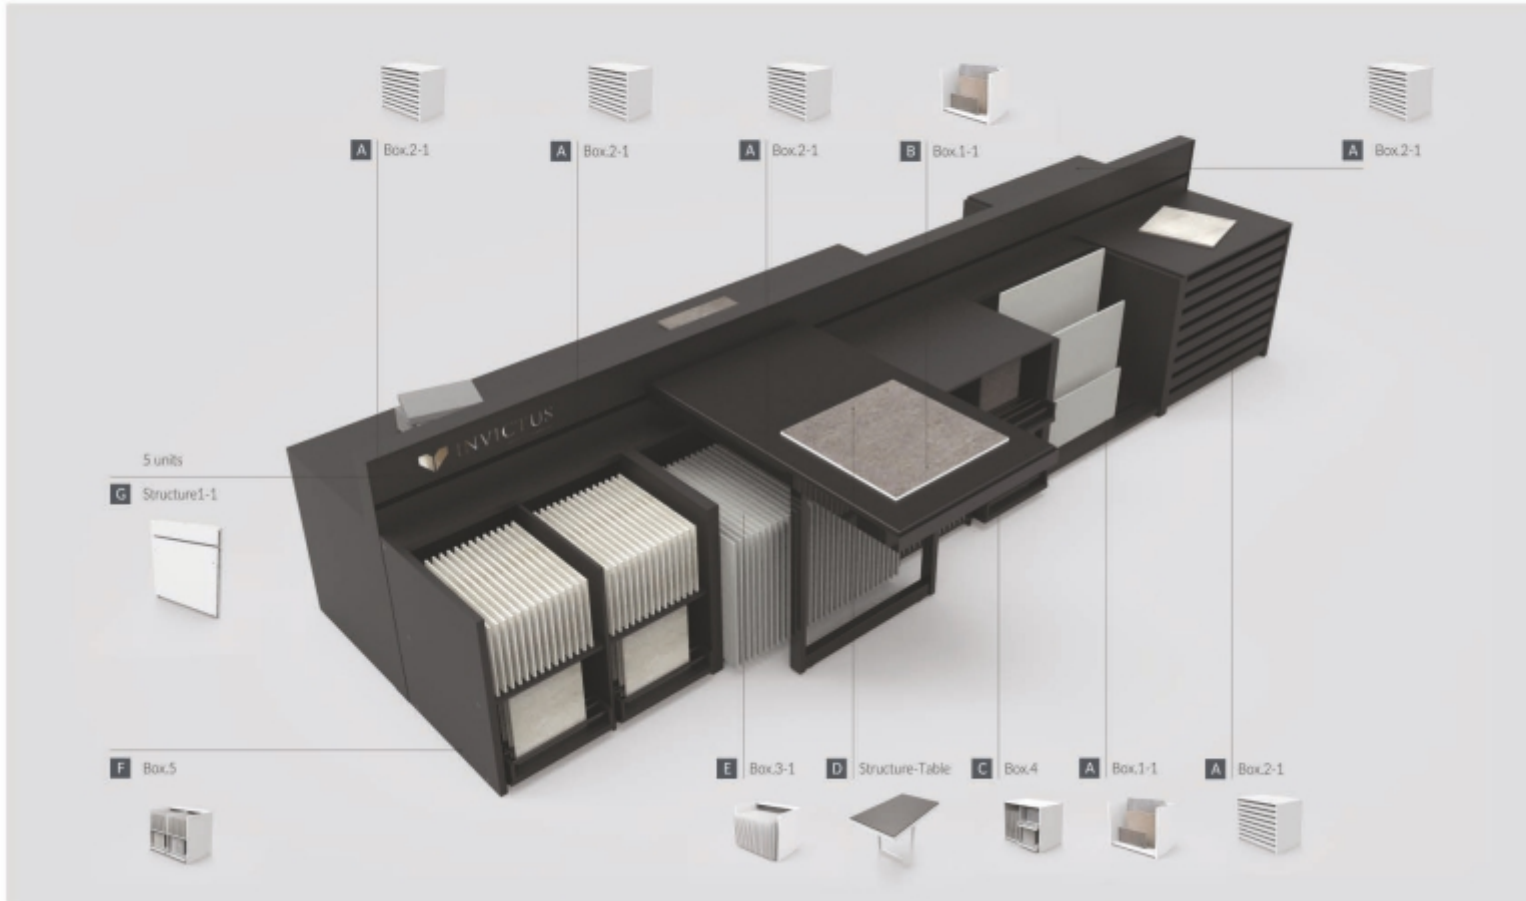

Sample

Central spaces

The drawers can be mounted on the structures or in the center of your showroom, thanks to the low height of these furniture can be in the showroom center and do not cover the vision of the whole..

Set

- **A** Box.2-1 | 5 units
- **B** Box.1-1 | 2 units
- **C** Box.4 | 1 unit
- **D** Structure.Table | 1 unit
- **E** Box.3-1 | 1 unit
- **F** Box.5 | 1 unit
- **G** Structure.1-1 | 5 units

在选用配件的同时可以选取展柜配套品配合使用，使展厅更为丰富，更好地与客户交流不同系列的产品