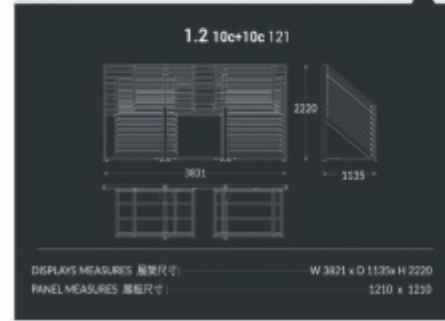

1.1 10c 600x500

DISPLAYS MEASURES 展示尺寸: W 1289 x D 738 x H 1105
 PANEL MEASURES 面板尺寸: 600 x 600

1.1 10c 101

DISPLAYS MEASURES 展示尺寸: W 2151 x D 1221 x H 1305
 PANEL MEASURES 面板尺寸: 1010 x 1010

1.1 10c 800x800

DISPLAYS MEASURES 展示尺寸: W 1689 x D 938 x H 1105
 PANEL MEASURES 面板尺寸: 800 x 800

1.1 10c+10c 121

DISPLAYS MEASURES 展示尺寸: W 3601 x D 1441 x H 1305
 PANEL MEASURES 面板尺寸: 1210 x 1210

1.1 10c 900x900

DISPLAYS MEASURES 展示尺寸: W 1889 x D 1038 x H 1105
 PANEL MEASURES 面板尺寸: 900 x 900

1.1 10c+10c 101

DISPLAYS MEASURES 展示尺寸: W 3231 x D 1221 x H 1305
 PANEL MEASURES 面板尺寸: 1010 x 1010

1.1 10c 121

DISPLAYS MEASURES 展示尺寸: W 2551 x D 1434 x H 1305
 PANEL MEASURES 面板尺寸: 1210 x 1210

1.1 10c 1200x600

DISPLAYS MEASURES 展示尺寸: W 2489 x D 738 x H 1105
 PANEL MEASURES 面板尺寸: 1200 x 600

2.1 16P+2F 1210x2410

DISPLAYS MEASURES 展架尺寸: W 3525 x D 1153x1780 x H 2600x2840
 PANEL MEASURES 面板尺寸: 2430 x 1210 x 15
 WOODEN BOX PACKING 包裝尺寸: 2670 x 900 x 1355
 QUANTITY BY 20 / 40 FEET CONTAINER: 4 / 8
 NET WEIGHT 淨重: 200 Kg TOTAL GROSS WEIGHT 毛重: 350 Kg