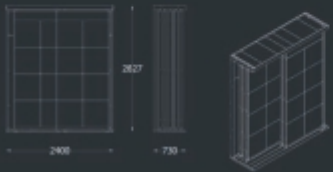

DISPLAYS MEASURES 展示尺寸: W 2400 x D 730 x H 2827
PANEL MEASURES 面板尺寸: 1200 x 2700

DISPLAYS MEASURES 展示尺寸: W 2400 x D 730 x H 3127
PANEL MEASURES 面板尺寸: 1200 x 3000

DISPLAYS MEASURES 展示尺寸: W 2400 x D 730 x H 2827
PANEL MEASURES 面板尺寸: 600 x 2700