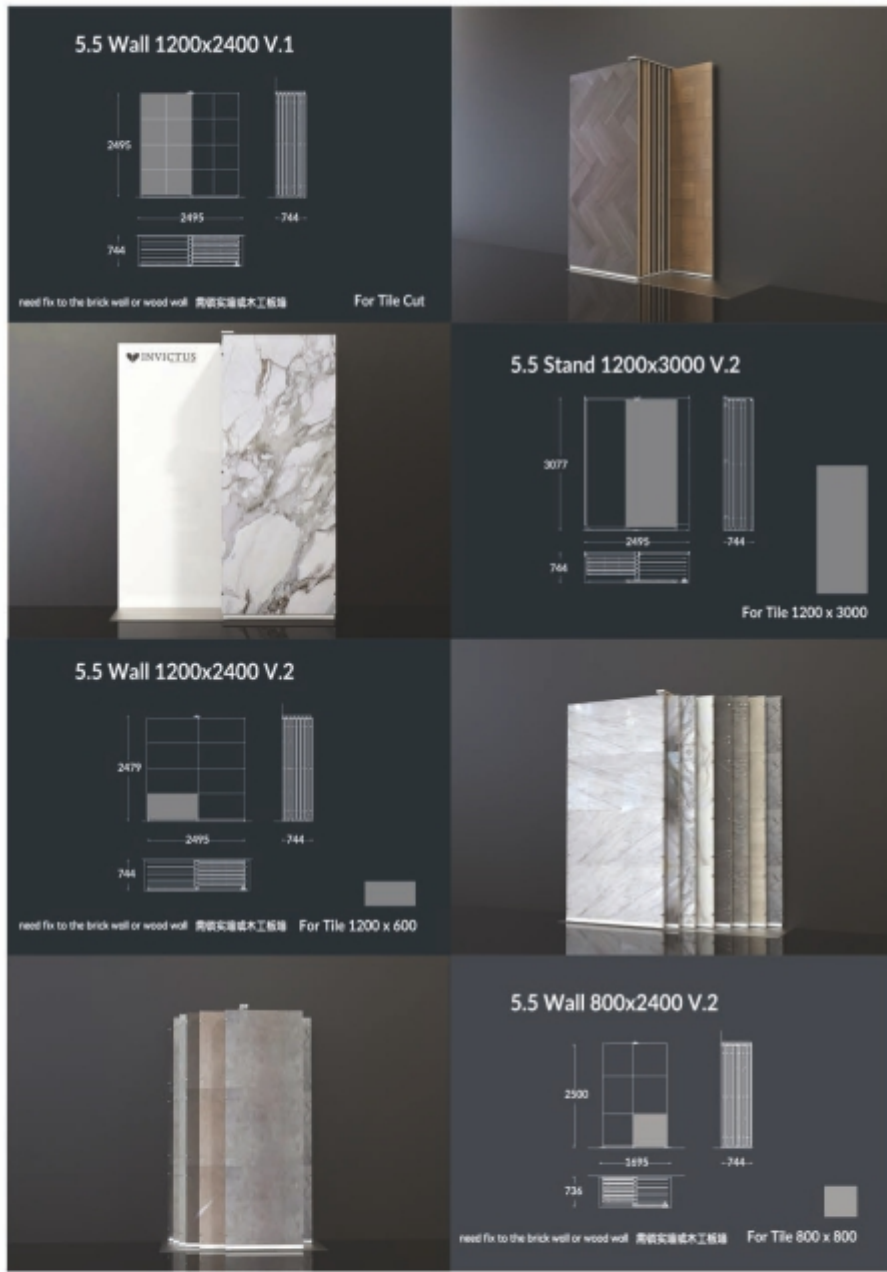

5.4 U straight 16P 900x1800 ♥

5.4 U straight 16P 900 x 1800

DISPLAYS MEASURES 展示尺寸: W 1010 x D 1330 (2361) x H 1905
 PANEL MEASURES 面板尺寸: 900 x 1800

5.4 straight 16P 900 x 1800

DISPLAYS MEASURES 展示尺寸: W 760 x D 1055 (1840) x H 1874
 PANEL MEASURES 面板尺寸: 900 x 1800

The 5.5 system is developed to fulfill all your ceramic needs, hiding the frames and giving the focus to your ceramics. It consists of two structures and three types of panels to match, according to your needs.

由于适应不同的瓷砖规格，我们设计了2大结构（嵌墙和独立），展框根据不同需求分为V1（配合木板使用），V2（干挂形式），V3（干挂，专用于60*60的产品）

Elegance 高雅性

The system gives the greatest of its protagonism to the ceramic tile, hiding the frames that support it behind them, in this way the only thing your customers will see will be their products, in a small space and with maximum beauty.

这款产品主要是为了展示客户的产品，隐藏框在后面作支撑，并用最小的空间展示来最大限度展示客户的产品

Focus on your product

We know the importance of your product, the 5.5 series is designed to give the most relevance to your product, the display disappears, to provide all the visibility to the ceramic.
5.5 Wall consists of 8 Panels, with different configurations, 5.5 Stand have 6 Panels.