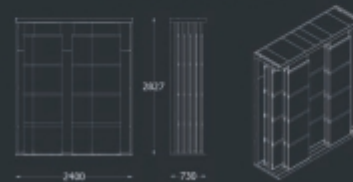

5.6 10P Stone 600x600x20