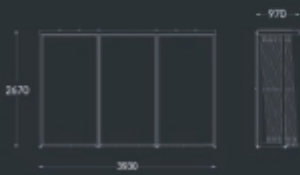

5.1 BOX 16P*3F

DISPLAYS MEASURES 展架尺寸: W 4148 x D 748 x H 2609
 PANEL MEASURES 面板尺寸: 2410 x 1210

5.2 Turn

5.2 TURN 16P 1210 X 2410

DISPLAYS MEASURES 展架尺寸: W 2630 x D 901 x H 2670
 PANEL MEASURES 面板尺寸: 2410 x 1210

5.2 TURN 8P 1210 X 2410

DISPLAYS MEASURES 展架尺寸: W 2230 x D 901 x H 2270
 PANEL MEASURES 面板尺寸: 2410 x 1210

5.3 10p+10p+3f 2410x1210

5.3 10P+10P+3F 2410x1210

DISPLAYS MEASURES 展架尺寸: W 3930 x D 970 x H 2670
PANEL MEASURES 面板尺寸: 2410 x 1250

5.3 10P+10P+3F 2010x1010

DISPLAYS MEASURES 展架尺寸: W 3330 x D 970 x H 2270
PANEL MEASURES 面板尺寸: 2010 x 1090

5.3 10+2F 1210x2410

5.3 10P+2F 2410x1210

DISPLAYS MEASURES 展架尺寸: W 2630 x D 901 x H 2670
PANEL MEASURES 面板尺寸: 2410 x 1250