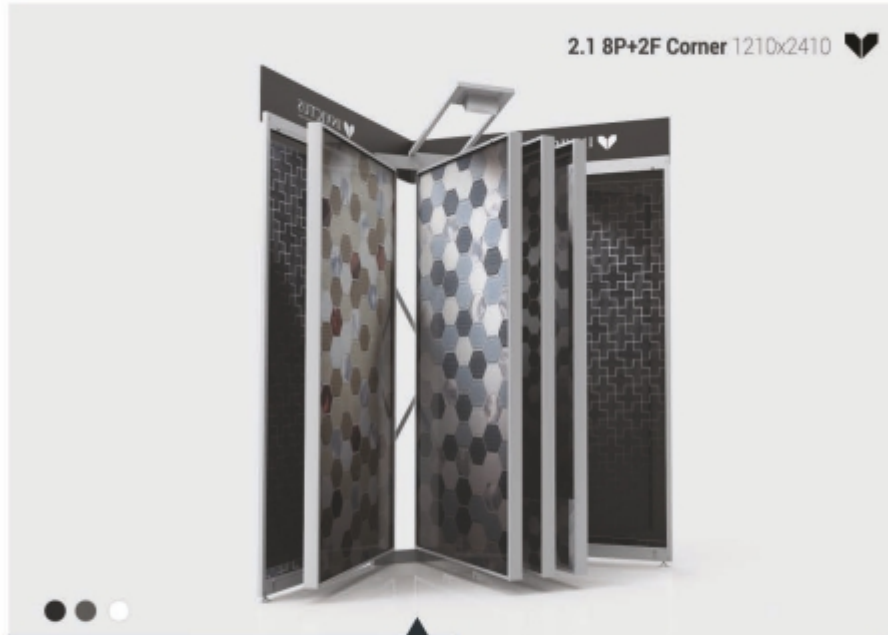

2.1 8P+2F Corner 1210x2410

DISPLAYS MEASURES 展架尺寸: W 1820 x D 1820 x H 2400 (2840)
PANEL MEASURES 面板尺寸: 2410 x 1210 x 15
WOODEN BOX PACKING 包裝尺寸: 2670 x 730 x 1360
QUANTITY BY 20 / 40 FEET CONTAINER: 6 / 12
NET WEIGHT 淨重: 118 Kg TOTAL GROSS WEIGHT 毛重: 249Kg