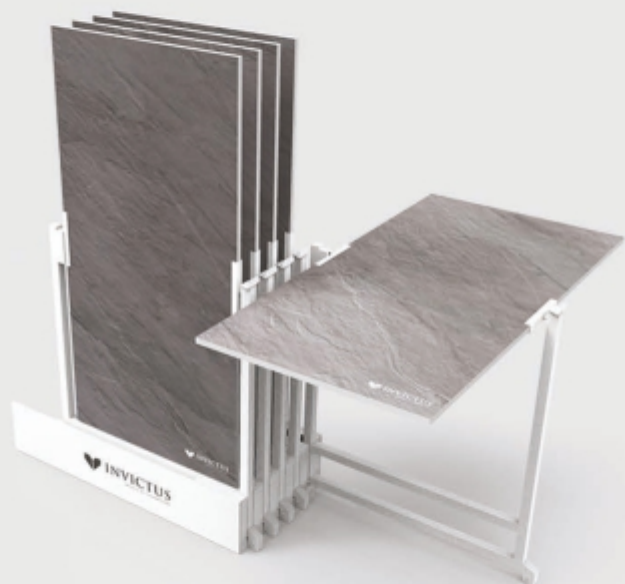

5.3 10P+2F 2010x1010

DISPLAYS MEASURES 展架尺寸: W 2230 x D 901 x H 2270
PANEL MEASURES 面板尺寸: 2010 x 1010

5.3 Automatic

Sets

The most advanced display, you can use control panel, or download app in smart phone and ipad to control the light and panel, strengthening experienced of customers

5.3电动展架是最为先进的一款展架，你可以运用控制面板或者在智能手机和ipad上下载应用程序去控制展板和灯，加强客户的体验感

App's
For all operating systems.

Available on the
 App Store

Get it on
 Google play

♥ 5.4 turn 12P 600x1200

5.4 turn 10P 600x1200

DISPLAYS MEASURES 展示尺寸: W 640 x D 1085 (1801) x H 1474
 PANEL MEASURES 面板尺寸: 600 x 1200

5.4 U straight 16P 900x1800 ♥

5.4 U straight 16P 900 x 1800

DISPLAYS MEASURES 展示尺寸: W 1010 x D 1330 (2361) x H 1905
 PANEL MEASURES 面板尺寸: 900 x 1800

5.4 straight 16P 900 x 1800

DISPLAYS MEASURES 展示尺寸: W 760 x D 1055 (1840) x H 1874
 PANEL MEASURES 面板尺寸: 900 x 1800